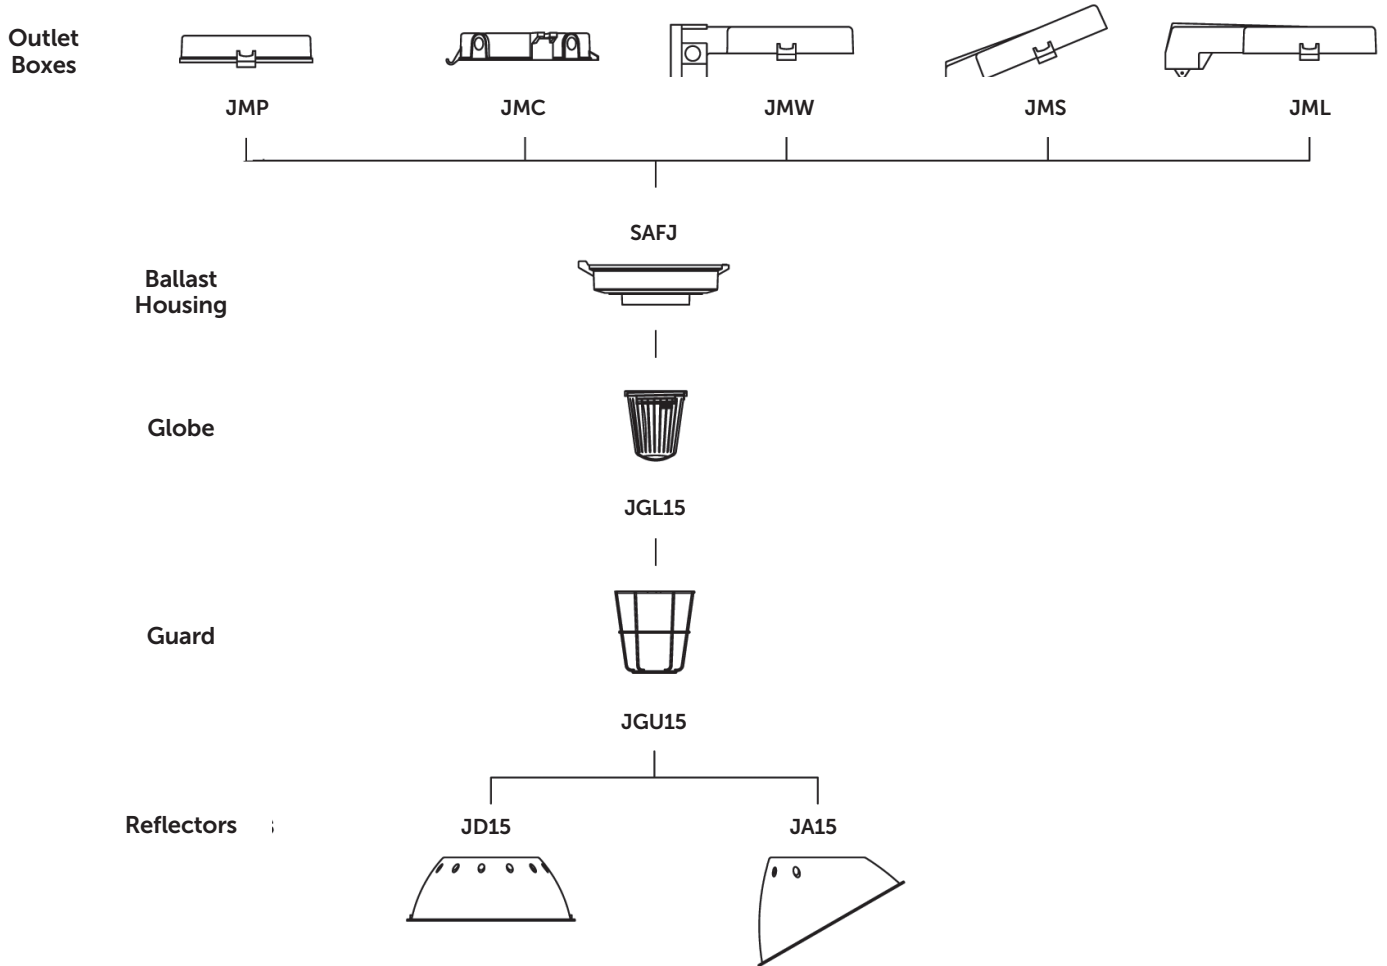

Candlepower Distribution

Deg.	Parl.
5	1111
15	1341
25	955
35	988
45	1198
55	1140
65	1018
75	238
85	63
90	24

Photometric Data

SAFJ Series

Hazardous location medium base HID

Configurations

SAFJ Series

Hazardous location medium base HID

High Pressure Sodium with Globe and Guard 35-100 Watts

(Lamps not included)

Mounting Style	Lamp Watts ①	Conduit Size (in.)	Catalog Number 120/208/240/277V ②	Shipping Weight (lbs.)	Consists Of			
					Ballast Housing ②	Outlet Box	Globe	Guard
Rigid Pendant 	35	3/4	SAFJ03-S-04-GG-P	12	SAFJ03S04	JMP	JGL15	JGU15
	35	1	SAFJ03-S-04-GG-P1	12	SAFJ03S04	JMP1	JGL15	JGU15
	50	3/4	SAFJ05-S-04-GG-P	13	SAFJ05S04	JMP	JGL15	JGU15
	50	1	SAFJ05-S-04-GG-P1	13	SAFJ05S04	JMP1	JGL15	JGU15
	70	3/4	SAFJ07-S-04-GG-P	14	SAFJ07S04	JMP	JGL15	JGU15
	70	1	SAFJ07-S-04-GG-P1	14	SAFJ07S04	JMP1	JGL15	JGU15
	100	3/4	SAFJ10-S-04-GG-P	16	SAFJ10S04	JMP	JGL15	JGU15
	100	1	SAFJ10-S-04-GG-P1	16	SAFJ10S04	JMP1	JGL15	JGU15
Ceiling Mount 	35	3/4	SAFJ03-S-04-GG-C	12.5	SAFJ03S04	JMC	JGL15	JGU15
	35	1	SAFJ03-S-04-GG-C1	12.5	SAFJ03S04	JMC1	JGL15	JGU15
	50	3/4	SAFJ05-S-04-GG-C	13.5	SAFJ05S04	JMC	JGL15	JGU15
	50	1	SAFJ05-S-04-GG-C1	13.5	SAFJ05S04	JMC1	JGL15	JGU15
	70	3/4	SAFJ07-S-04-GG-C	14.5	SAFJ07S04	JMC	JGL15	JGU15
	70	1	SAFJ07-S-04-GG-C1	14.5	SAFJ07S04	JMC1	JGL15	JGU15
	100	3/4	SAFJ10-S-04-GG-C	16.5	SAFJ10S04	JMC	JGL15	JGU15
	100	1	SAFJ10-S-04-GG-C1	16.5	SAFJ10S04	JMC1	JGL15	JGU15
Wall Mount 	35	3/4	SAFJ03-S-04-GG-W	15	SAFJ03S04	JMW	JGL15	JGU15
	35	1	SAFJ03-S-04-GG-W1	15	SAFJ03S04	JMW1	JGL15	JGU15
	50	3/4	SAFJ05-S-04-GG-W	16	SAFJ05S04	JMW	JGL15	JGU15
	50	1	SAFJ05-S-04-GG-W1	16	SAFJ05S04	JMW1	JGL15	JGU15
	70	3/4	SAFJ07-S-04-GG-W	17	SAFJ07S04	JMW	JGL15	JGU15
	70	1	SAFJ07-S-04-GG-W1	17	SAFJ07S04	JMW1	JGL15	JGU15
	100	3/4	SAFJ10-S-04-GG-W	18	SAFJ10S04	JMW	JGL15	JGU15
	100	1	SAFJ10-S-04-GG-W1	18	SAFJ10S04	JMW1	JGL15	JGU15