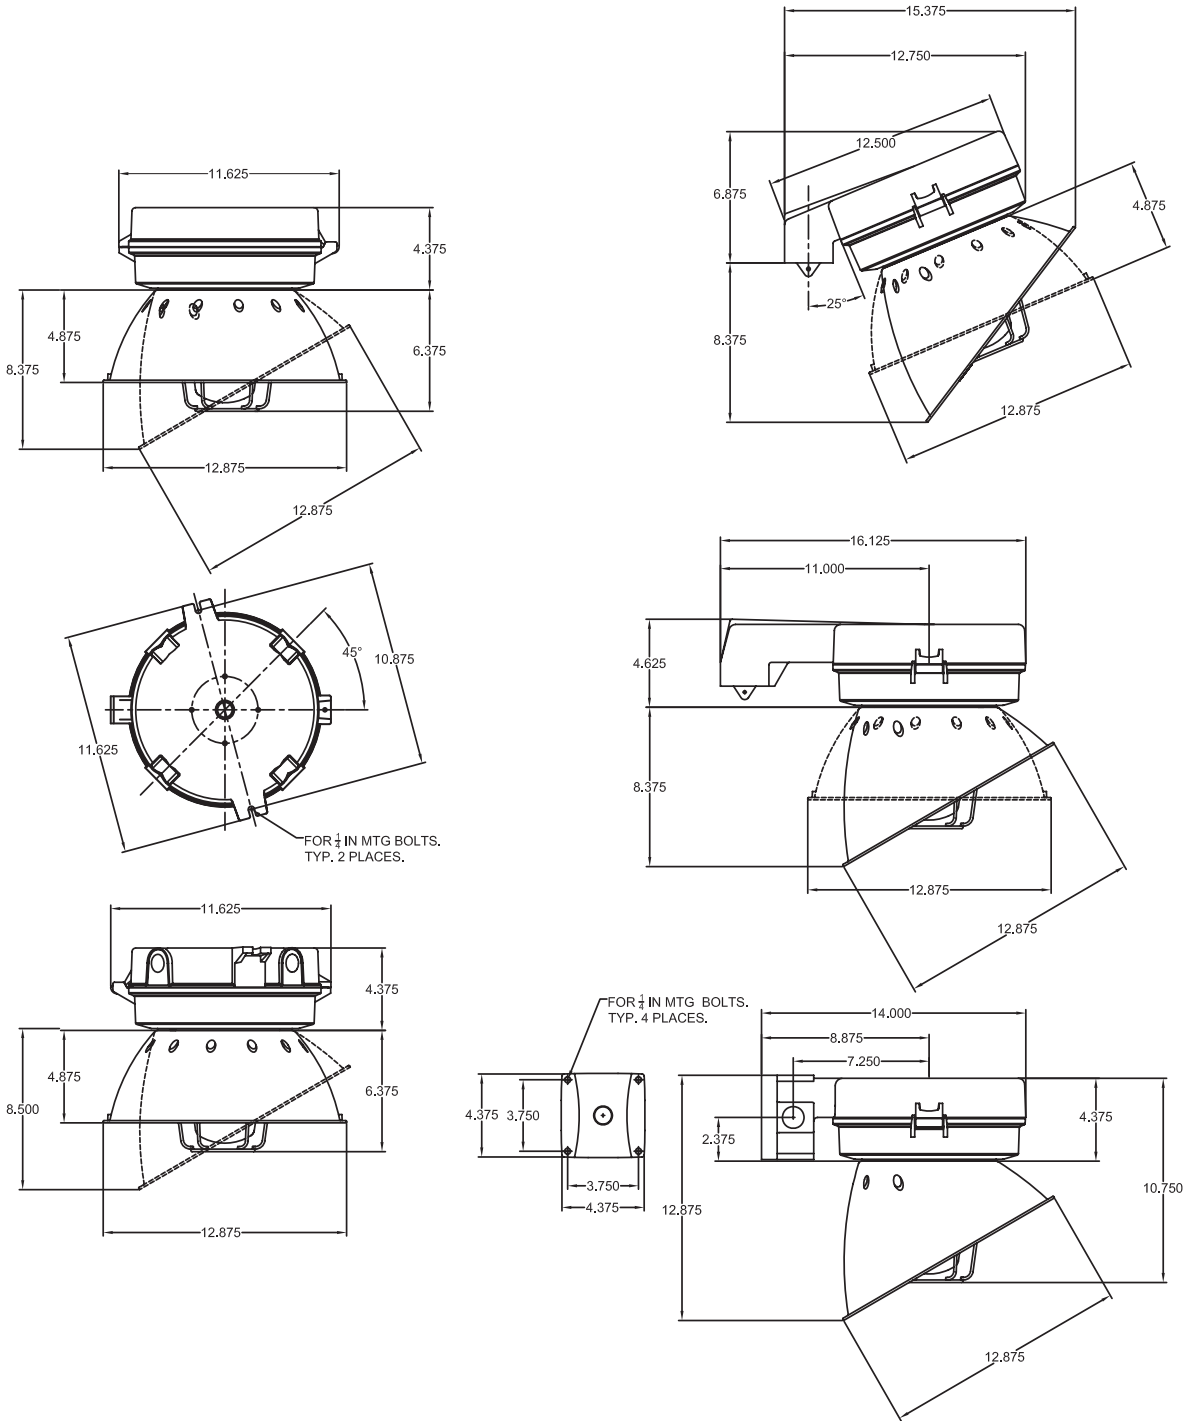

① All fixtures are designed for Mogul Base lamps, with the lamp mounted in base-up position.

② Fixtures and housings are with Multi-Tap ballast. For other ballast voltages, refer to Catalog Number Logic page.

Refer to Certification Guide to determine suitability of individual fixture.

SAFJ Series

Hazardous location medium base HID

Fixture Dimensions (inches)

SAFJ Series

Hazardous location medium base HID

Accessories