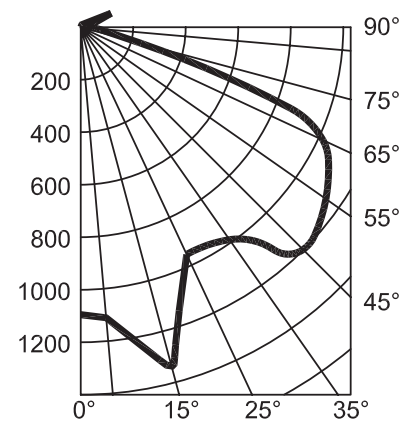

SAFJ10-H-04-XX

Coefficients of Utilization

% Effective Ceiling Cavity Reflectance rcc	80			50			10		
	50	30	10	50	30	10	50	30	10
% Wall Reflectance rw									
Room Cavity Ratio RCR	Effective Floor Cavity Reflectance 20%								
0	.66	.66	.66	.60	.60	.60	.55	.55	.55
1	.57	.54	.52	.52	.51	.49	.47	.46	.45
2	.49	.45	.41	.45	.42	.39	.41	.39	.37
3	.42	.37	.33	.39	.35	.32	.35	.32	.30
4	.36	.31	.27	.34	.30	.26	.31	.28	.25
5	.32	.27	.23	.30	.25	.22	.27	.24	.21
6	.28	.23	.19	.27	.22	.19	.24	.21	.18
7	.26	.20	.17	.24	.19	.16	.22	.18	.16
8	.23	.18	.15	.22	.17	.14	.20	.16	.14
9	.21	.16	.13	.20	.16	.13	.18	.15	.12
10	.19	.15	.12	.18	.14	.11	.17	.13	.11

Candlepower Distribution

Deg.	Parl.
5	1111
15	1341
25	955
35	988
45	1198
55	1140
65	1018
75	238
85	63
90	24

Photometric Data