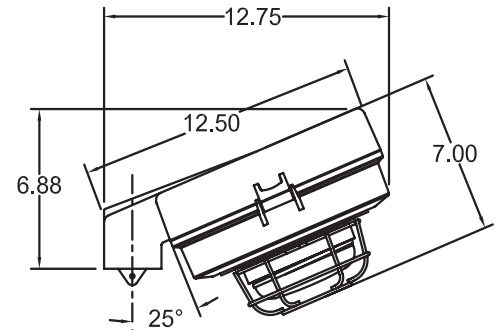

25° Stanchion mount with threaded glass and globe and guard.