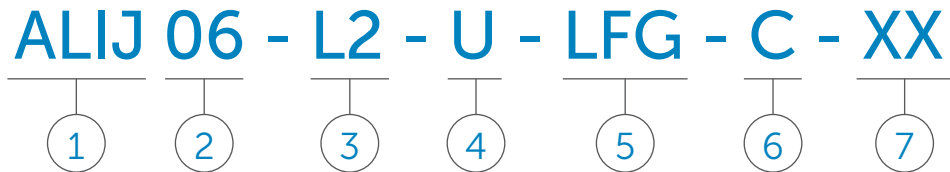

ALIJ LED

LED area lighting for harsh locations

Catalog Number Logic

1
BASIC LUMINAIRE
Enclosed & Gasketed
Wet Locations
UL1598A Marine Outside Type
UL 8750 LED Safety
NEMA 4X
IP66
CUL
ABS Type Approved

2
LAMP CURRENT/LAMP WATTAGE
03 = 30 Watts
06 = 50 Watts

3
LAMP TYPE
L2 = LED

4
DRIVER VOLTAGE
U = 120-277V 50/60 HZ
N = 347/480V 60 HZ

5
GLOBE & GUARD
LC = Low Profile Clear Globe
LCG = Low Profile Clear Globe & Guard
LPC = Low Profile Clear Polycarbonate
LPCG = Low Profile Clear Polycarbonate & Guard
LF = Low Profile Frosted Globe
LFG = Low Profile Frosted Globe & Guard
LPF = Low Profile Frosted Polycarbonate Globe
LPFG = Low Profile Frosted Polycarbonate Globe & Guard

6
MOUNTING STYLE
P = 3/4" Pendant Mount
P1 = 1" Pendant Mount
C = 3/4" Ceiling Mount
C1 = 1" Ceiling Mount
W = 3/4" Wall Mount
W1 = 1" Wall Mount
S = 1-1/4" 25° Stanchion Mount
S1 = 1-1/2" 25° Stanchion Mount
L = 1-1/4" 90° Stanchion Mount
L1 = 1-1/2" 90° Stanchion Mount

7
OPTIONS¹
SS = Stainless Steel Inserts
FB1 = Single Fuse Block^{2,3}
FB2 = Double Fuse Block^{2,3}
SP = Surge Protector

¹ Consult factory for pricing.

² Not available with universal driver unless incoming voltage is specified. When installed, one fuse block is provided for 120 & 277V and two fuse blocks are provided for 208, 220, 240, 347 and 480V. Fuse not provided.

³ FB option not available for marine listed fixtures.

Catalog logic is for explaining catalog number structure only. Not all combinations are possible; consult factory for catalog numbers not listed in charts.

Certification Guide

Model	Mount	Wattage	Operating Voltage	Total Lumens	Lumens per Watt	CRI	CCT	Ambient Temperature	Supply Wire Suitable Temperature, °C
ALIJ03L2LC	P, C, W, S, L	30W	120V - 277V 50/60 Hz, 347V/480V 60Hz	3059	109	74	4766	-20°C < Tamb < 50°C	90°C
ALIJ03L2LF	P, C, W, S, L	30W		2752	97	73	4778	-20°C < Tamb < 50°C	
ALIJ06L2LC	P, C, W, S, L	50W		4806	100	74	4785	-20°C < Tamb < 55°C	
ALIJ06L2LF	P, C, W, S, L	50W		4136	86	74	4734	-20°C < Tamb < 55°C	
ALIJ06L2LPC	P, C, W, S, L	50W		4671	97	74	4804	-20°C < Tamb < 55°C	
ALIJ06L2LPF	P, C, W, S, L	50W		3123	65	77	4571	-20°C < Tamb < 55°C