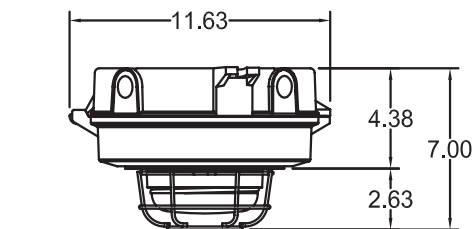

Ceiling mount with threaded glass globe and guard.