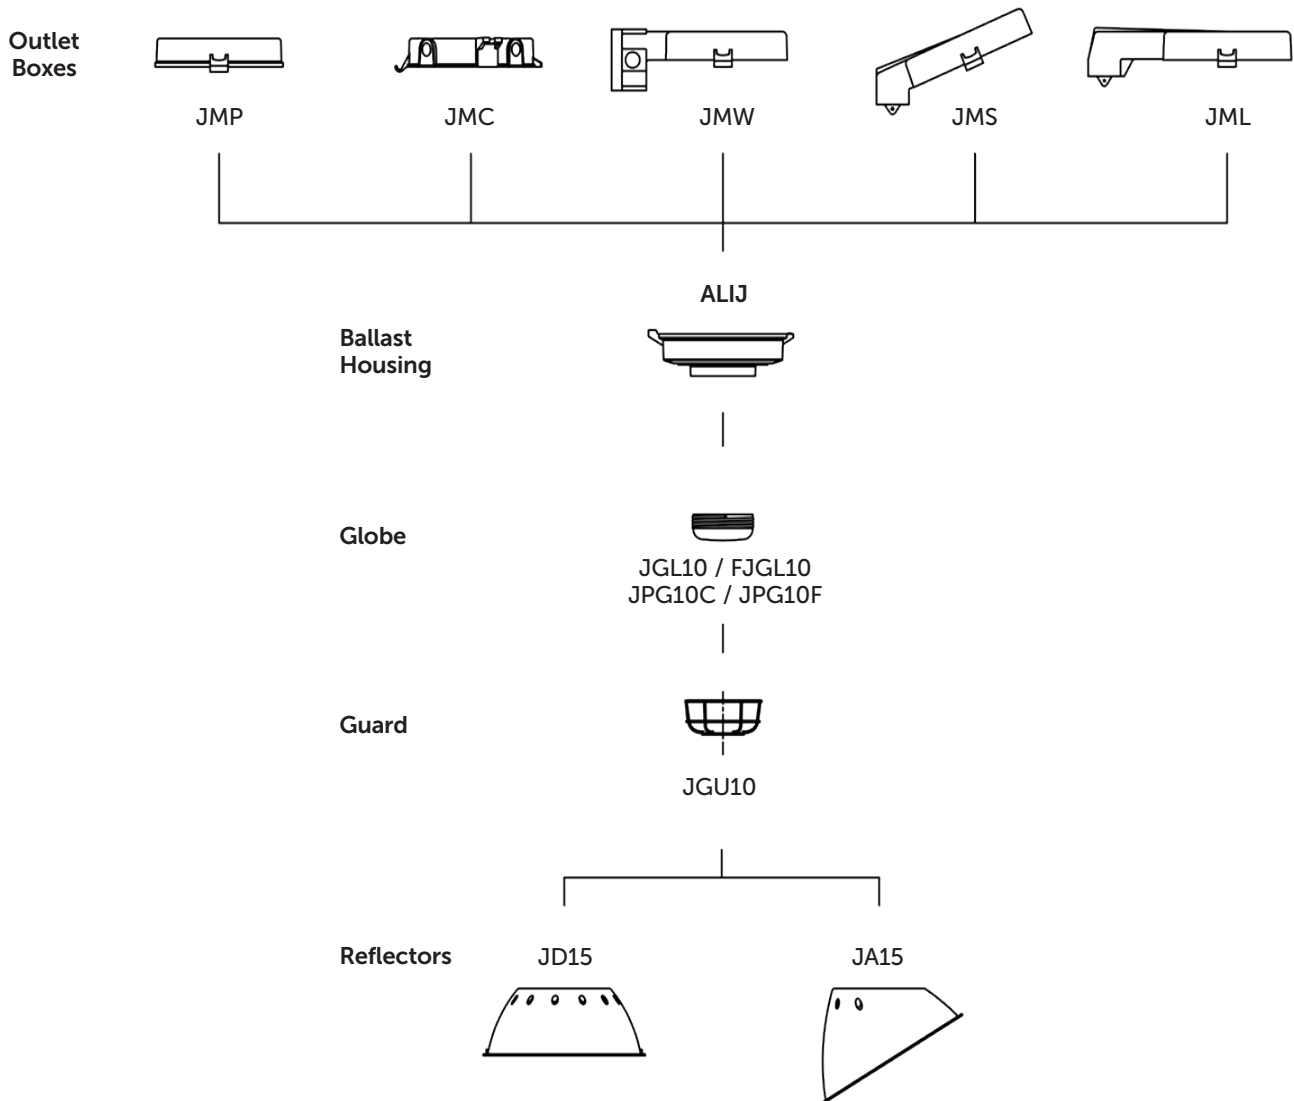

7
OPTIONS¹
SS = Stainless Steel Inserts
FB1 = Single Fuse Block^{2,3}
FB2 = Double Fuse Block^{2,3}
SP = Surge Protector

¹ Consult factory for pricing.

² Not available with universal driver unless incoming voltage is specified. When installed, one fuse block is provided for 120 & 277V and two fuse blocks are provided for 208, 220, 240, 347 and 480V. Fuse not provided.

³ FB option not available for marine listed fixtures.

Catalog logic is for explaining catalog number structure only. Not all combinations are possible; consult factory for catalog numbers not listed in charts.

ALIJ LED

LED area lighting for harsh locations

Configurations

ALIJ LED

LED area lighting for harsh locations

30 Watt Clear Globe and Guard

Mounting Style	Conduit Size (in.)	Catalog Number 120V - 277V 50/60 HZ	Shipping Weight (lbs.)	Consists Of			
				Ballast Housing	Outlet Box	Globe	Guard
Rigid Pendant 	3/4 1	ALIJ03-L2-U-LCG-P	9	ALIJ03L2U	JMP	JGL10	JGU10
		ALIJ03-L2-U-LCG-P1	9	ALIJ03L2U	JMP1	JGL10	JGU10
Ceiling Mount 	3/4 1	ALIJ03-L2-U-LCG-C	9.5	ALIJ03L2U	JMC	JGL10	JGU10
		ALIJ03-L2-U-LCG-C1	9.5	ALIJ03L2U	JMC1	JGL10	JGU10
Wall Mount 	3/4 1	ALIJ03-L2-U-LCG-W	12	ALIJ03L2U	JMW	JGL10	JGU10
		ALIJ03-L2-U-LCG-W1	12	ALIJ03L2U	JMW1	JGL10	JGU10
25° Stanchion Mount 	1-1/4 1-1/2	ALIJ03-L2-U-LCG-S	11	ALIJ03L2U	JMS	JGL10	JGU10
		ALIJ03-L2-U-LCG-S1	11	ALIJ03L2U	JMS1	JGL10	JGU10
90° Stanchion Mount 	1-1/4 1-1/2	ALIJ03-L2-U-LCG-L	12	ALIJ03L2U	JML	JGL10	JGU10
		ALIJ03-L2-U-LCG-L1	12	ALIJ03L2U	JML1	JGL10	JGU10