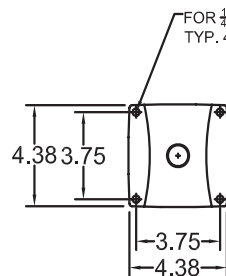

Wall mount with threaded glass globe and guard.