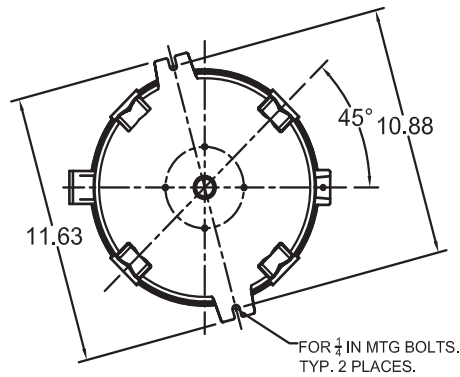

Ceiling mount with threaded glass globe and guard.