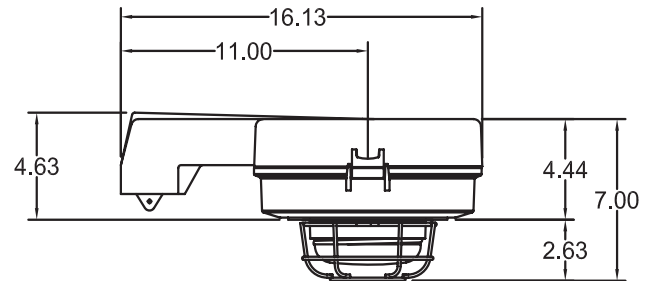

90° Stanchion mount with threaded glass globe and guard.