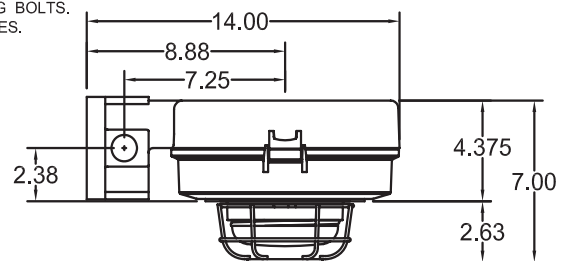

Wall mount with threaded glass globe and guard.