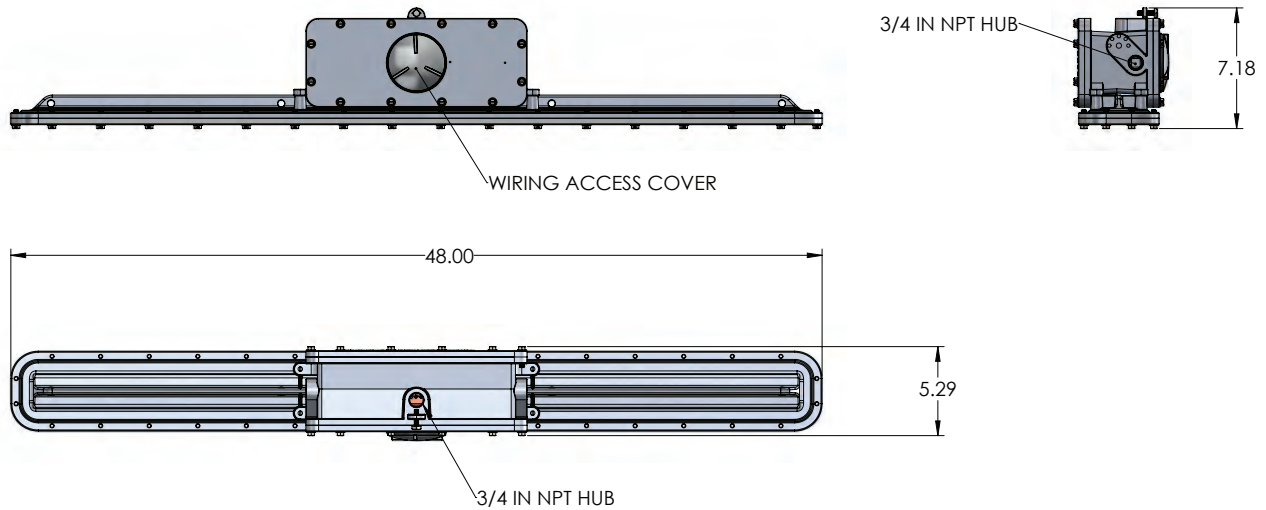

XML LED

Explosion proof linear LED lighting

Fixture Dimensions (inches)

XML SERIES	Dimensions (inches)	Boxed Weight	Shipping Volume
	A		
4 ft. models	48.00	36 lbs.	1.47 cu. ft.
2 ft. models	24.00	26.5 lbs.	.76 cu. ft.

Accessories

Mounting Bracket

Ceiling or Wall
 Catalog Number: 53053
 Shipping Weight: 2 lbs.

Wide Mounting Bracket

Catalog Number: 26927
 Shipping Weight: 7 lbs.

Beam Clamp

Catalog Number: 38083
 Shipping Weight: 1.25 lbs.

Safety Cable

Catalog Number: 10128R
 Shipping Weight: 1 lb.

An Avail Infrastructure Solutions Company

availinfra.com/rig-a-lite

8500 Hansen Road,
 Houston, TX 77075
 (713) 943-0340