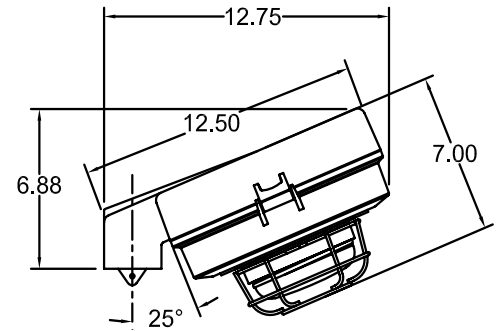

SAFJ LED

LED area lighting for hazardous locations

Fixture Dimensions (inches)

Pendant mount with threaded glass globe and guard.

25° Stanchion mount with threaded glass and globe and guard.

Ceiling mount with threaded glass globe and guard.

90° Stanchion mount with threaded glass globe and guard.

Ceiling mount with threaded glass globe and guard.

Wall mount with threaded glass globe and guard.