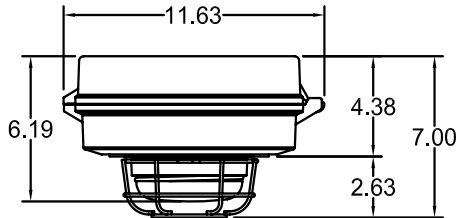

SAFJ LED

LED area lighting for hazardous locations

Fixture Dimensions (inches)

Pendant mount with threaded glass globe and guard.

25° Stanchion mount with threaded glass and globe and guard.

Ceiling mount with threaded glass globe and guard.

90° Stanchion mount with threaded glass globe and guard.

Ceiling mount with threaded glass globe and guard.

Wall mount with threaded glass globe and guard.