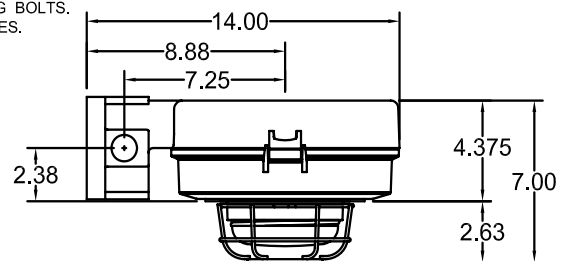

SAFJ LED

LED area lighting for hazardous locations

Fixture Dimensions (inches)

Pendant mount with threaded glass globe and guard.

25° Stanchion mount with threaded glass and globe and guard.

Ceiling mount with threaded glass globe and guard.

90° Stanchion mount with threaded glass globe and guard.

Ceiling mount with threaded glass globe and guard.

Wall mount with threaded glass globe and guard.