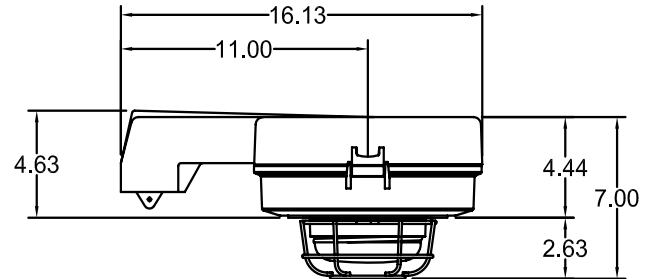

SAFJ LED

LED area lighting for hazardous locations

Fixture Dimensions (inches)

Pendant mount with threaded glass globe and guard.

25° Stanchion mount with threaded glass and globe and guard.

Ceiling mount with threaded glass globe and guard.

90° Stanchion mount with threaded glass globe and guard.

Ceiling mount with threaded glass globe and guard.

Wall mount with threaded glass globe and guard.