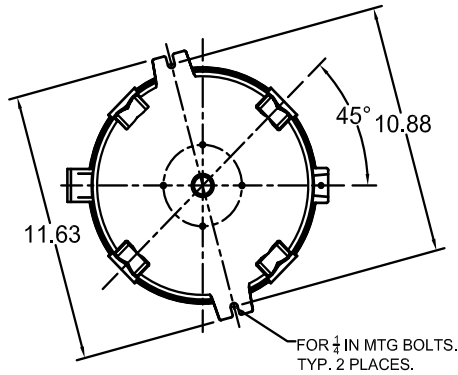

SAFJ LED

LED area lighting for hazardous locations

Fixture Dimensions (inches)

Pendant mount with threaded glass globe and guard.

25° Stanchion mount with threaded glass and globe and guard.

Ceiling mount with threaded glass globe and guard.

90° Stanchion mount with threaded glass globe and guard.

Ceiling mount with threaded glass globe and guard.

Wall mount with threaded glass globe and guard.