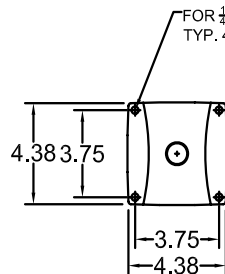

Wall mount with threaded glass globe and guard.