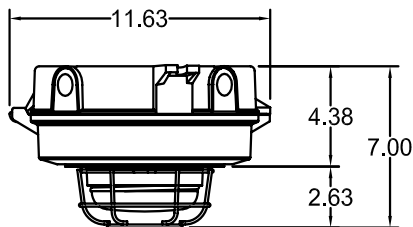

SAFJ LED

LED area lighting for hazardous locations

Fixture Dimensions (inches)

Pendant mount with threaded glass globe and guard.

25° Stanchion mount with threaded glass and globe and guard.

Ceiling mount with threaded glass globe and guard.

90° Stanchion mount with threaded glass globe and guard.

Ceiling mount with threaded glass globe and guard.

Wall mount with threaded glass globe and guard.