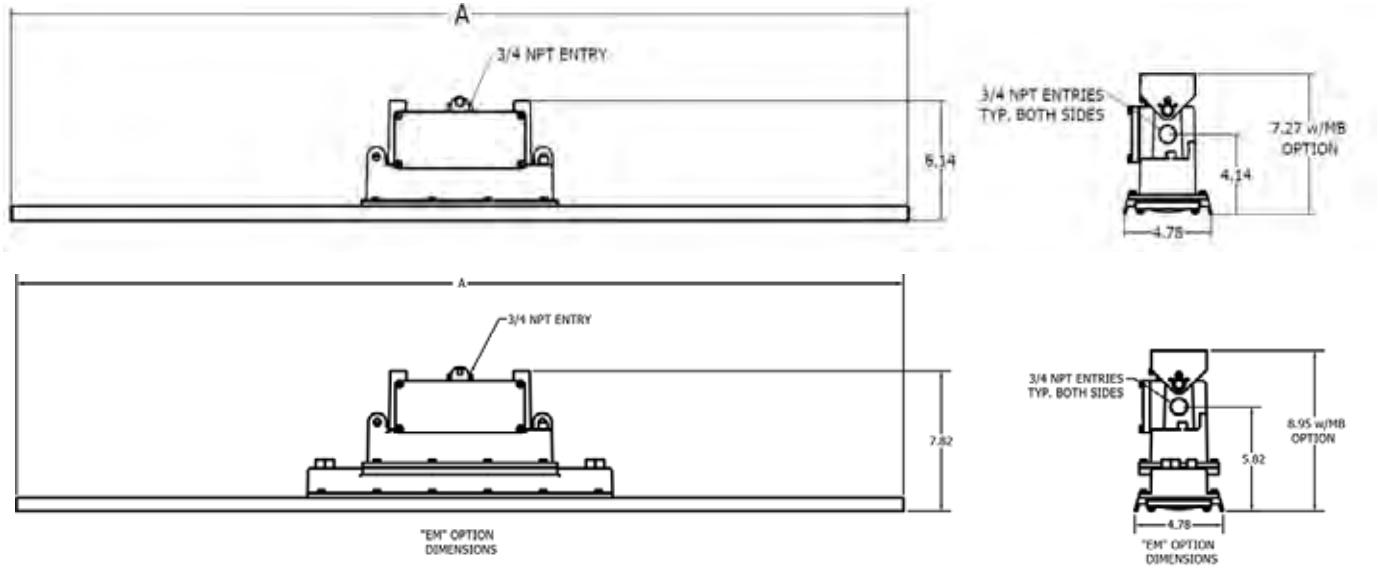

## Fixture Dimensions (inches)

MLS Series	Dimensions (inches)	Boxed Weight	Shipping Volume (Boxed Fixture)
	A		
4 ft. Models	48.00	18 lbs.	1.47 cu. ft.
2 ft. Models	24.00	10 lbs.	.76 cu. ft.