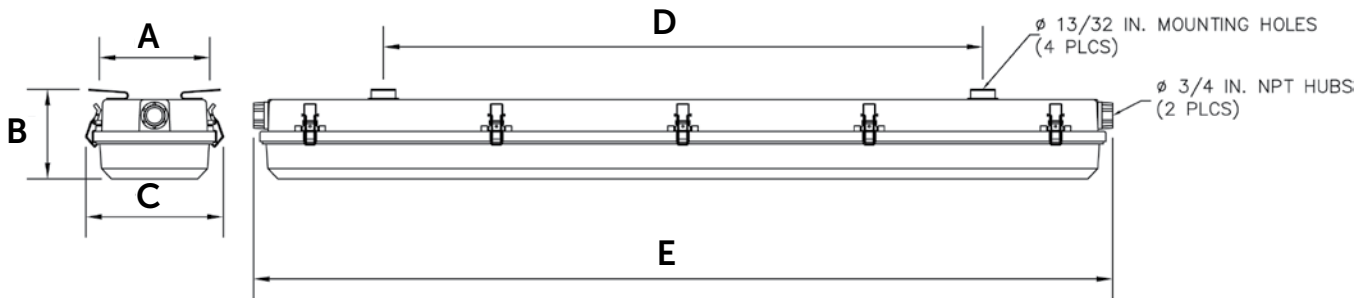

## Fluorescent Series

|                   | Description  | Voltage            | Catalog Number* |
|-------------------|--|--------------------|-----------------|
| Four Foot Fixture | 32 Watt Instant Start F32T8 Medium Bi-Pin 265mA Lamps, 48" | 120-277V 50/60 HZ  | MHDA265-4-2-U   |
|                   | 44 Watt Rapid Start T8HO Medium Bi-Pin 265mA Lamps, 48"    | 120-277V 50/60 HZ  | MHDAT8HO-4-2-U  |
|                   | 28 Watt, Rapid Start T5 Miniature Bi-Pin Lamps, 48"        | 120-277V 50/60 HZ  | MHDAT5-4-2-U    |
|                   | 54 Watt, Rapid Start T5HO Miniature Bi-Pin Lamps, 48"      | 120-277 V 50/60 HZ | MHDAT5HO-4-2-U  |

## Fixture Dimension (inches)

| Nominal Fixture Length | A    | B    | C    | D     | E     | Boxed Weight | Shipping Volume (Boxed Fixture) |
|------------------------|------|------|------|-------|-------|--------------|---------------------------------|
| Four Foot Fixture      | 6.88 | 5.00 | 7.88 | 36.63 | 53.13 | 24.2 lbs.    | 2.0 cu. ft.                     |

### Fixed Mounting Kit

Stainless Steel Fixed 45°

Catalog Number:  
53070

Shipping Weight:  
2 lbs.