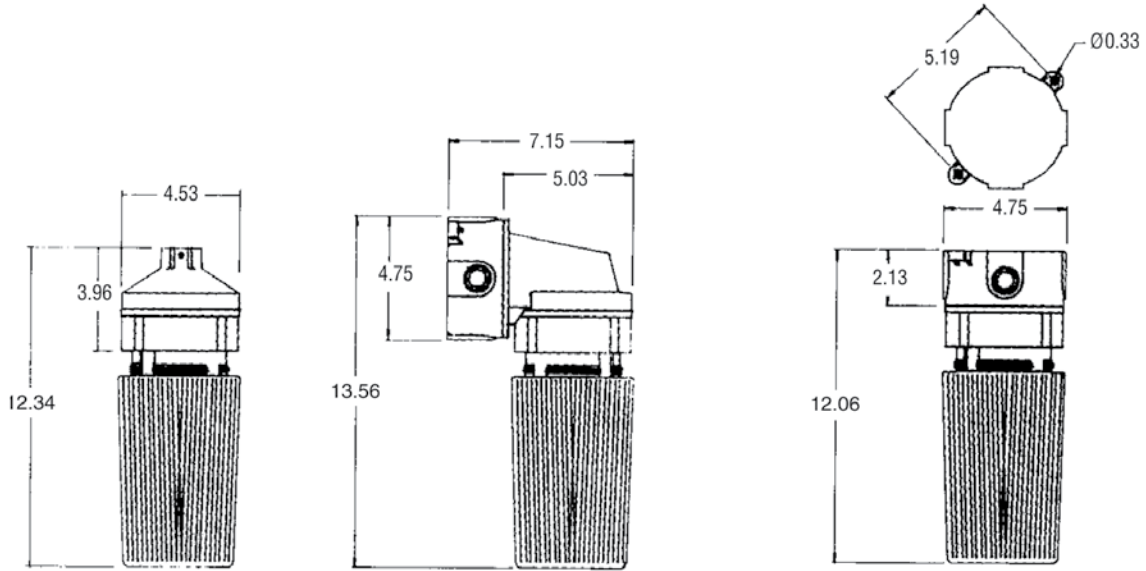

AVP Series

Aluminum lighting for hazardous and severe environments

Fixture Dimensions (inches)

26 Watt Compact Fluorescent Lamp with Polycarbonate Globe

An Avail Infrastructure Solutions Company

availinfra.com/rig-a-lite

8500 Hansen Road,
Houston, TX 77075
(713) 943-0340