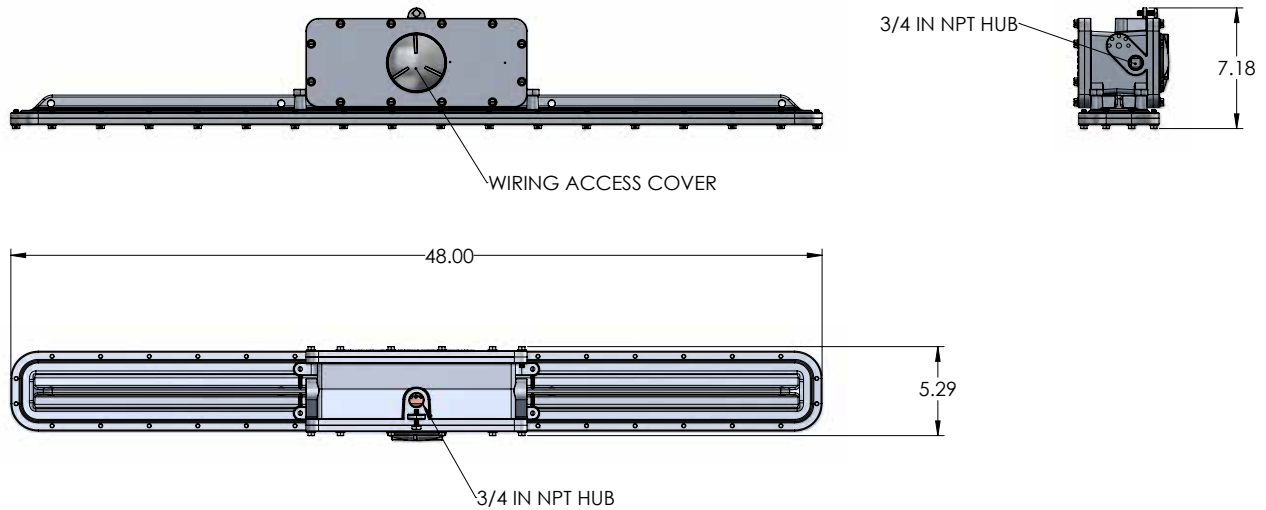

XML LED

Explosion proof linear LED lighting

Fixture Dimensions (inches)

XML SERIES	Dimensions (inches)	Boxed Weight	Shipping Volume
	A		
4 ft. models	48.00	36 lbs.	1.47 cu. ft.
2 ft. models	24.00	26.5 lbs.	.76 cu. ft.

Accessories

Mounting Bracket

Ceiling or Wall
 Catalog Number: 53053
 Shipping Weight: 2 lbs.

Wide Mounting Bracket

Catalog Number: 26927
 Shipping Weight: 7 lbs.

Beam Clamp

Catalog Number: 38083
 Shipping Weight: 1.25 lbs.

Safety Cable

Catalog Number: 10128R
 Shipping Weight: 1 lb.

An Avail Infrastructure Solutions Company

availinfra.com/rig-a-lite

8500 Hansen Road,
 Houston, TX 77075
 (713) 943-0340