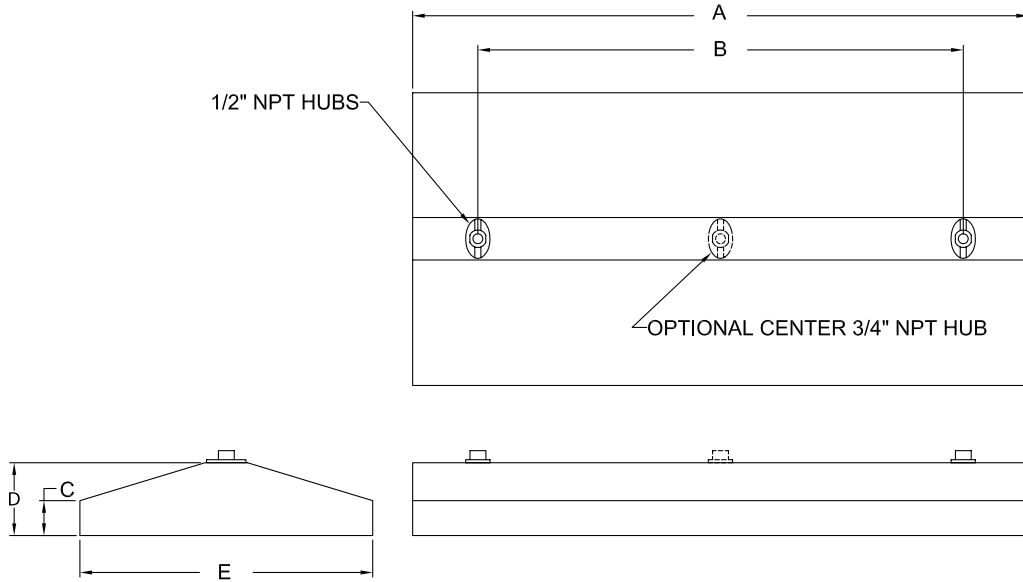

WFH Series

Fluorescent high-bay lighting for hazardous locations

Fixture Dimensions (inches)

WFH Series	Dimensions (inches)					Hub Size	Boxed Weight	Shipping Volume (Boxed Fixtures)
	A	B	C	D	E			
Up to 6 lamp	50.75	40.0	2.88	6	24.13	1/2	39 lbs.	4.7 cu. ft.

Accessories

Eye Bolt Mounting Kit

Catalog Number: 53116
 Shipping Weight: 3.0 lbs.
 Cable or Chain Not Included
 Required with Single Hub Mounting Option

Fixture Hanger

3/4 in. Male Thread
 Catalog Number: HCK75
 Shipping Weight: 1.7 lbs.

YFit Cable with 2 ft. Legs

Stainless Steel
 12 ft. Catalog Number: GRYSS122
 22 ft. Catalog Number: GRYSS222
 Shipping Weight: 4 lbs.