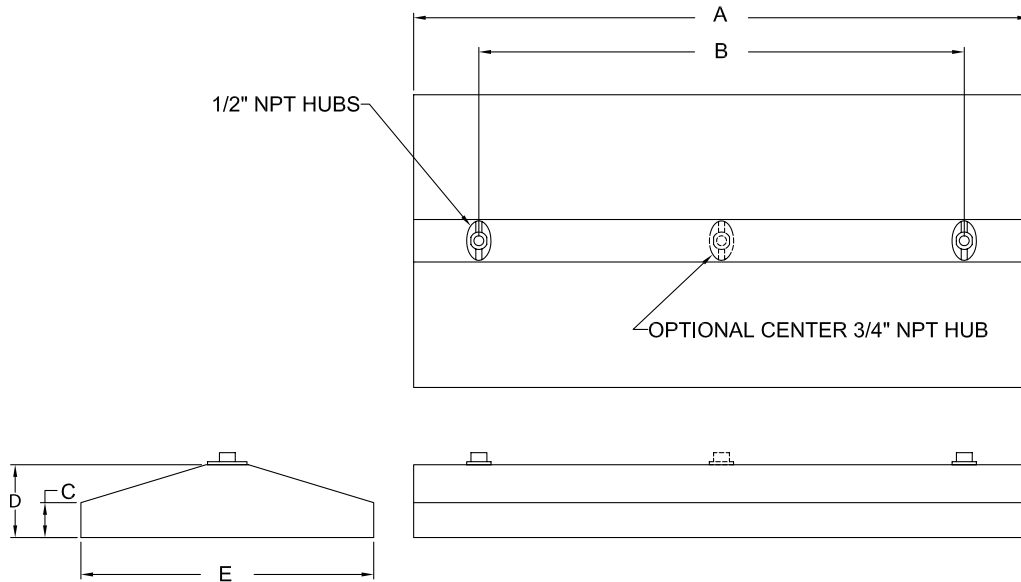

WFHN Series

Fluorescent high-bay lighting for heavy hose-down environments

Fixture Dimensions (inches)

WFHN Series	Dimensions (inches)					Hub Size	Boxed Weight	Shipping Volume (Boxed Fixtures)
	A	B	C	D	E			
4 ft. Fixture	50.75	40.0	2.88	6	24.13	1/2	39 lbs.	4.7 cu. ft.

Accessories

Eye Bolt Mounting Kit

Catalog Number: 53116
 Shipping Weight: 3.0 lbs.
 Cable or Chain Not Included
 Required with Single Hub Mounting Option

Fixture Hanger

3/4 in. Male Thread
 Catalog Number: HCK75
 Shipping Weight: 1.7 lbs.

YFit Cable with 2 ft. Legs

Stainless Steel
 12 ft. Catalog Number: GRYSS122
 22 ft. Catalog Number: GRYSS222
 Shipping Weight: 4 lbs.

Occupancy Sensor

120/277VAC Sensor Module
 Catalog Number: 76007
 Shipping Weight: 0.25 lbs.
Lenses:
 10' Mounting Height Number: 76003
 20' Mounting Height Number: 76008
 40' Mounting Height Number: 76009
 (not suitable for hazardous locations)