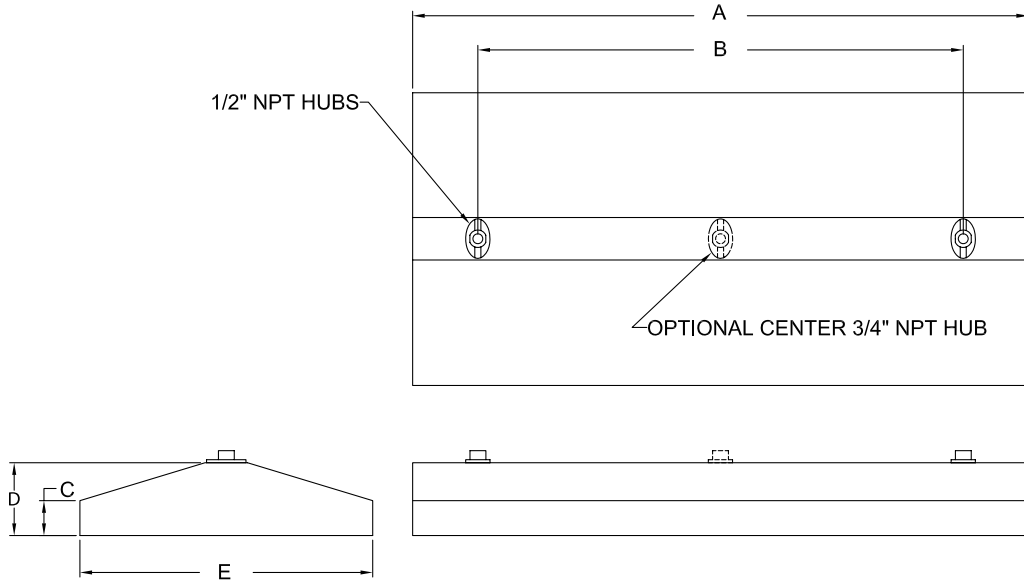

WFH LED

High-bay lighting for hazardous & wet locations

Fixture Dimensions (inches)

WFH Series	Dimensions (inches)					Hub Size	Boxed Weight	Shipping Volume (Boxed Fixtures)
	A	B	C	D	E			
2 ft. x 4 ft. Fixture	50.75	40.0	2.88	6	24.13	1/2	39 lbs.	4.7 cu. ft.

Accessories

Eye Bolt Mounting Kit

Catalog Number: 53116
 Shipping Weight: 3.0 lbs.
 Cable or Chain Not Included
 Required with Single Hub Mounting Option

Fixture Hanger

3/4 in. Male Thread
 Catalog Number: HCK75
 Shipping Weight: 1.7 lbs.

YFit Cable with 2 ft. Legs

Stainless Steel
 12 ft. Catalog Number: GRYSS122
 22 ft. Catalog Number: GRYSS222
 Shipping Weight: 4 lbs.

Occupancy Sensor

120/277VAC Sensor Module
 Catalog Number: 76007
 Shipping Weight: 0.25 lbs.
Lenses:
 10' Mounting Height Number: 76003
 20' Mounting Height Number: 76008
 40' Mounting Height Number: 76009
 (not suitable for hazardous locations)