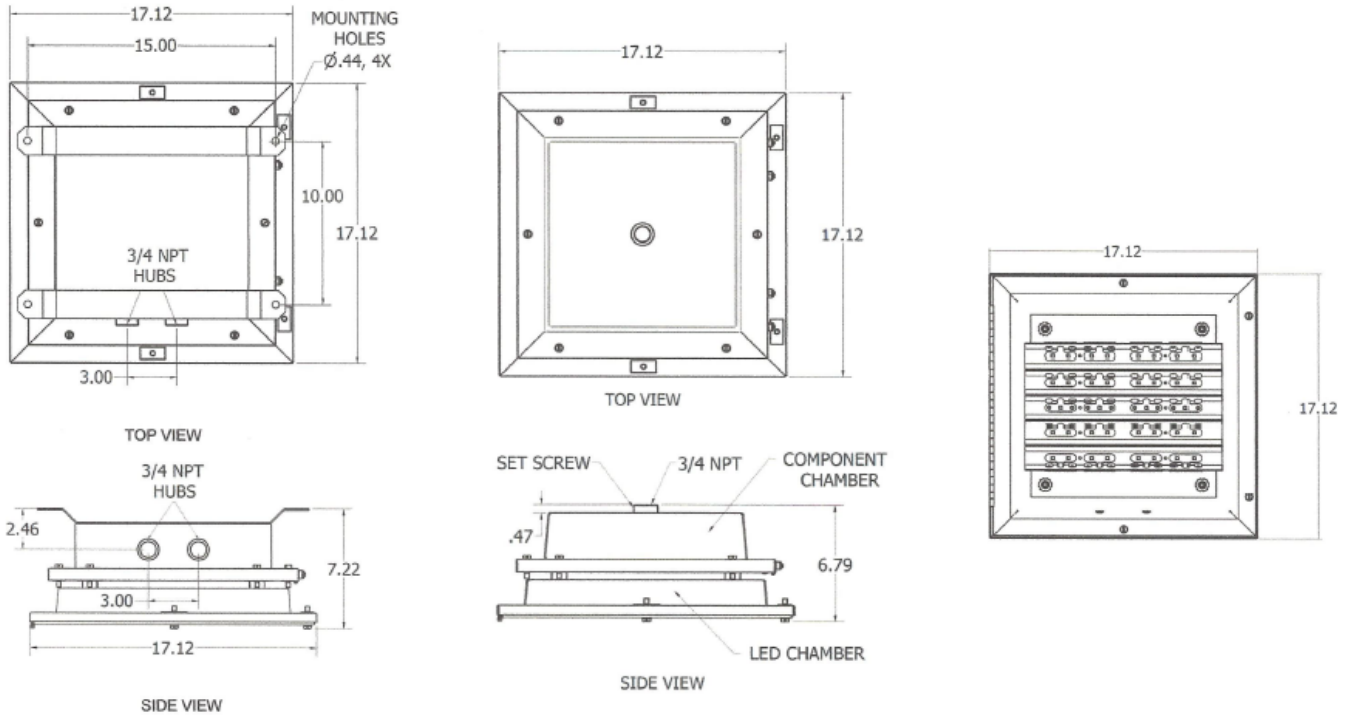

SHLF High/Mid-Bay LED

LED area lighting for hazardous locations

Fixture Dimensions (inches)

Accessories

Safety Cable	Catalog Number	Shipping Weight (lbs.)
	10128R	1.0

An Avail Infrastructure Solutions Company