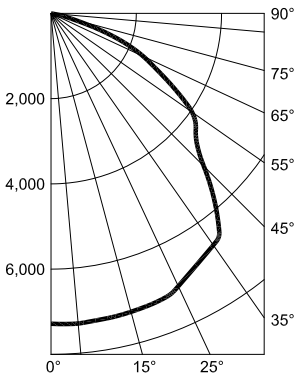

SAFJ Hi-Lumen LED

LED area lighting for hazardous locations

Photometric Data

SAFJ16L3UG

SAFJ21L3UG

SAFJ24L3UG

Accessories

Outlet Boxes	Catalog No.	Conduit Hub Size (in.)	Shipping Weight (lbs.)
Rigid Pendant 	JMP	3/4	3.0
	JMP1	1	3.0
Ceiling Mount 	JMC	3/4	3.5
	JMC1	1	3.5
Wall Mount 	JMW	3/4	6.0
	JMW1	1	6.0
25° Stanchion Mount 	JMS	1-1/4	5.0
	JMS1	1-1/2	5.0
90° Stanchion Mount 	JML	1-1/4	6.0
	JML1	1-1/2	6.0

Globes & Guards	Catalog No.	Description	Shipping Weight (lbs.)
Guard 	86324	Stainless Steel Wire Guard	1.0
Clear Glass Globe 	36242	Clear Glass Globe	9.0