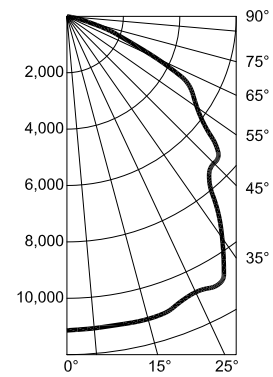

SAFJ Hi-Lumen LED

LED area lighting for hazardous locations

Photometric Data

SAFJ16L3UG

SAFJ21L3UG

SAFJ24L3UG

Accessories

Outlet Boxes	Catalog No.	Conduit Hub Size (in.)	Shipping Weight (lbs.)
Rigid Pendant 	JMP	3/4	3.0
	JMP1	1	3.0
Ceiling Mount 	JMC	3/4	3.5
	JMC1	1	3.5
Wall Mount 	JMW	3/4	6.0
	JMW1	1	6.0
25° Stanchion Mount 	JMS	1-1/4	5.0
	JMS1	1-1/2	5.0
90° Stanchion Mount 	JML	1-1/4	6.0
	JML1	1-1/2	6.0

Globes & Guards	Catalog No.	Description	Shipping Weight (lbs.)
Guard 	86324	Stainless Steel Wire Guard	1.0
Clear Glass Globe 	36242	Clear Glass Globe	9.0