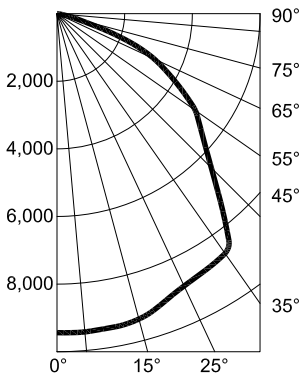

SAFJ Hi-Lumen LED

LED area lighting for hazardous locations

Photometric Data

SAFJ16L3UG

SAFJ21L3UG

SAFJ24L3UG

Accessories

Outlet Boxes	Catalog No.	Conduit Hub Size (in.)	Shipping Weight (lbs.)
Rigid Pendant 	JMP	3/4	3.0
	JMP1	1	3.0
Ceiling Mount 	JMC	3/4	3.5
	JMC1	1	3.5
Wall Mount 	JMW	3/4	6.0
	JMW1	1	6.0
25° Stanchion Mount 	JMS	1-1/4	5.0
	JMS1	1-1/2	5.0
90° Stanchion Mount 	JML	1-1/4	6.0
	JML1	1-1/2	6.0

Globes & Guards	Catalog No.	Description	Shipping Weight (lbs.)
Guard 	86324	Stainless Steel Wire Guard	1.0
Clear Glass Globe 	36242	Clear Glass Globe	9.0