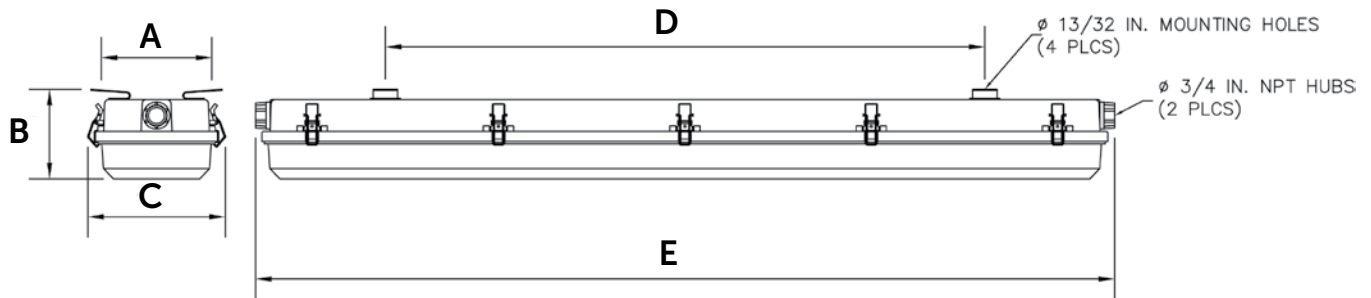

MHDS Series

Stainless steel marine heavy duty luminaire for hazardous locations

Fluorescent Series

	Description	Voltage	Catalog Number
Four Foot Fixture	32 Watt Instant Start F32T8 Medium Bi-Pin 265mA Lamps, 48"	120-277V 50/60 HZ	MHDS265-4-2-U
	44 Watt Rapid Start T8HO Medium Bi-Pin 265mA Lamps, 48"	120-277V 50/60 HZ	MHDST8HO-4-2-U
	28 Watt, Rapid Start T5 Miniature Bi-Pin Lamps, 48"	120-277V 50/60 HZ	MHDST5-4-2-U
	54 Watt, Rapid Start T5HO Miniature Bi-Pin Lamps, 48"	120-277 V 50/60 HZ	MHDST5HO-4-2-U

Fixture Dimension (inches)

Nominal Fixture Length	A	B	C	D	E	Boxed Weight	Shipping Volume (Boxed Fixture)
Four Foot Fixture	6.88	5.00	7.88	36.63	53.13	30.7 lbs.	2.0 cu. ft.

Accessories

Fixed Mounting Kit

Stainless Steel Fixed 45°

Catalog Number:
53070

Shipping Weight:
2 lbs.