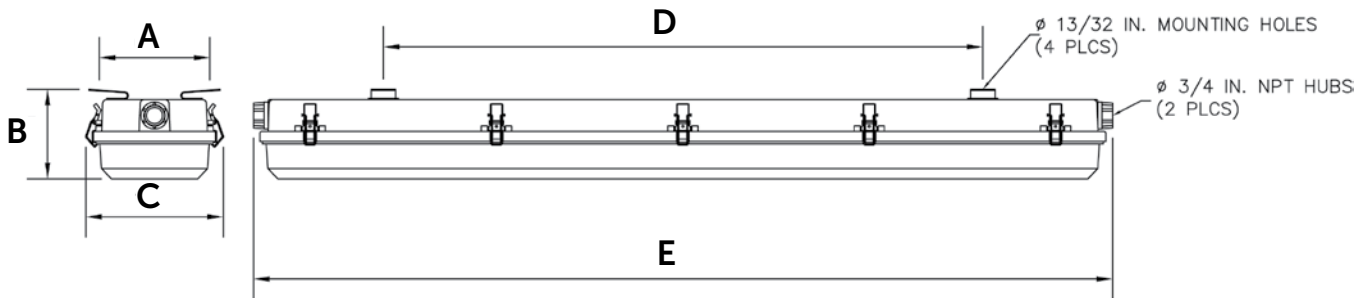

MHDA Series

Aluminum marine heavy duty luminaire for hazardous locations

Fluorescent Series

	Description	Voltage	Catalog Number*
Four Foot Fixture	32 Watt Instant Start F32T8 Medium Bi-Pin 265mA Lamps, 48"	120-277V 50/60 HZ	MHDA265-4-2-U
	44 Watt Rapid Start T8HO Medium Bi-Pin 265mA Lamps, 48"	120-277V 50/60 HZ	MHDAT8HO-4-2-U
	28 Watt, Rapid Start T5 Miniature Bi-Pin Lamps, 48"	120-277V 50/60 HZ	MHDAT5-4-2-U
	54 Watt, Rapid Start T5HO Miniature Bi-Pin Lamps, 48"	120-277 V 50/60 HZ	MHDAT5HO-4-2-U

Fixture Dimension (inches)

Nominal Fixture Length	A	B	C	D	E	Boxed Weight	Shipping Volume (Boxed Fixture)
Four Foot Fixture	6.88	5.00	7.88	36.63	53.13	24.2 lbs.	2.0 cu. ft.

Accessories

Fixed Mounting Kit

Stainless Steel Fixed 45°

Catalog Number:
53070

Shipping Weight:
2 lbs.