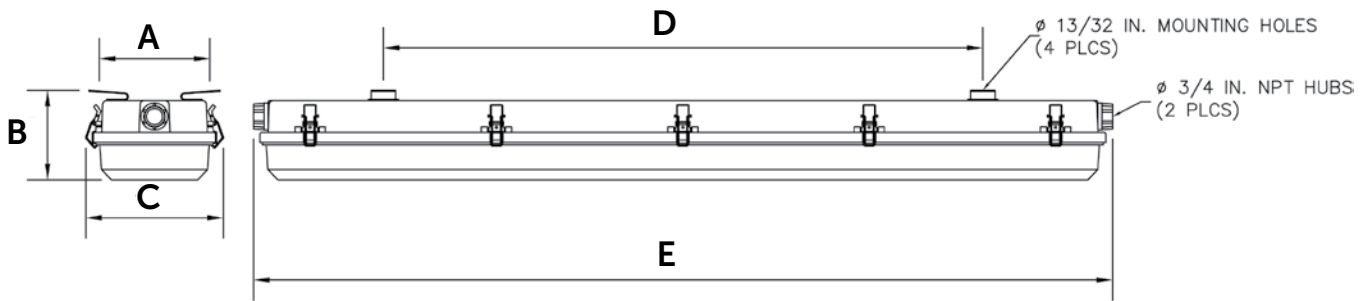

MHD2/MHDO Series

Marine heavy duty non-metallic fluorescent

Fluorescent Series

(Lamps not included)	Description	Voltage	Catalog Number*
Four Foot Fixture	34 Watt, Rapid Start F40T12, Medium Bi-Pan 430mA, Lamps, 48" (export only)	120-277V 50/60 HZ	MHD2430-4-2-U
	20 Watt, Instant Start, F24T12 Slimline, Single Pin, 425mA, 48"	12V DC	MHD2425-2-2-E
		24V DC	MHD2425-2-2-F
		32V DC	MHD2425-2-2-G
	32 Watt, Rapid Start F32T8, Medium Bi-Pin 265mA Lamps, 48"	120-277V 50/60 HZ	MHD2265-4-2-U
54 Watt, T5HO Miniature Bi-Pin 2 Lamp, 48"	120-277 V 50/60 HZ	MHD2T5HO-4-2-U	

Fixture Dimension (inches)

Nominal Fixture Length	A	B	C	D	E	Boxed Weight	Shipping Volume (Boxed Fixture)
Four Foot Fixture	6.88	5.00	7.88	36.63	53.13	25.2 lbs.	2.0 cu. ft.

Accessories

Fixed Mounting Kit

Stainless Steel Fixed 45°

Catalog Number:
53070

Shipping Weight:
2 lbs.