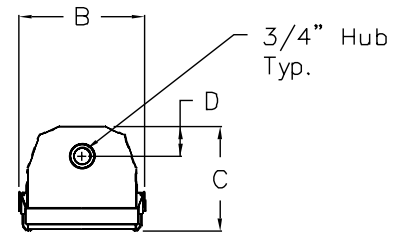

MAR2 Series

Fluorescent lighting for hazardous locations

Fixture Dimensions (inches)

MAR 2 Series	Dimensions (inches)				Boxed Weight	Shipping Volume (Boxed Fixtures)
	A	B	C	D		
4 ft. Models	52.13	7.38	6.19	1.81	36 lbs.	2.0 cu. ft.
2 ft. Models	28.13	7.38	6.19	1.81	26 lbs.	1.0 cu. ft.

Accessories

Straight Mounting Kit

Catalog Number:
53033

Shipping Weight:
5 lbs.

Offset Mounting Kit

Catalog Number:
53032

Shipping Weight:
5 lbs.

Safety Cable

Catalog Number:
10128R

Shipping Weight:
1 lb

Straight Brackets

2 Required

Catalog Number:
26364

Shipping Weight:
2 lbs.

Offset Brackets

2 Required