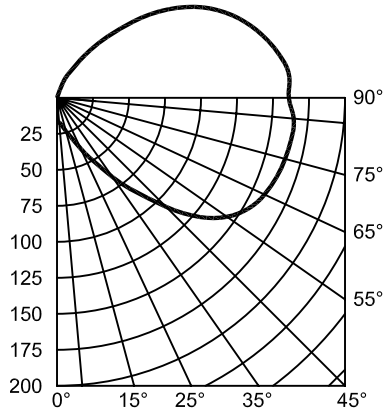

## Candlepower Distribution & Photometric Data

Deg.	Norm.
5	17
15	24
25	39
35	67
45	107
55	144
65	159
75	164
85	165
90	161
95	162
105	152
115	135
125	110
135	75
145	41
155	18
165	1

## Accessories

Globes	Type	Lamp Size	Color	Thread Diameter	Catalog Number
	Heat Resistant Tempered Glass	150W	Clear	3-5/16 in.	VGL100HR
	Polycarbonate Prismatic	75W	Clear	3-5/16 in.	VGL100PPG <sup>1</sup>
	Glass Prismatic	150W	Clear	3-5/16 in.	VGL100PRISM