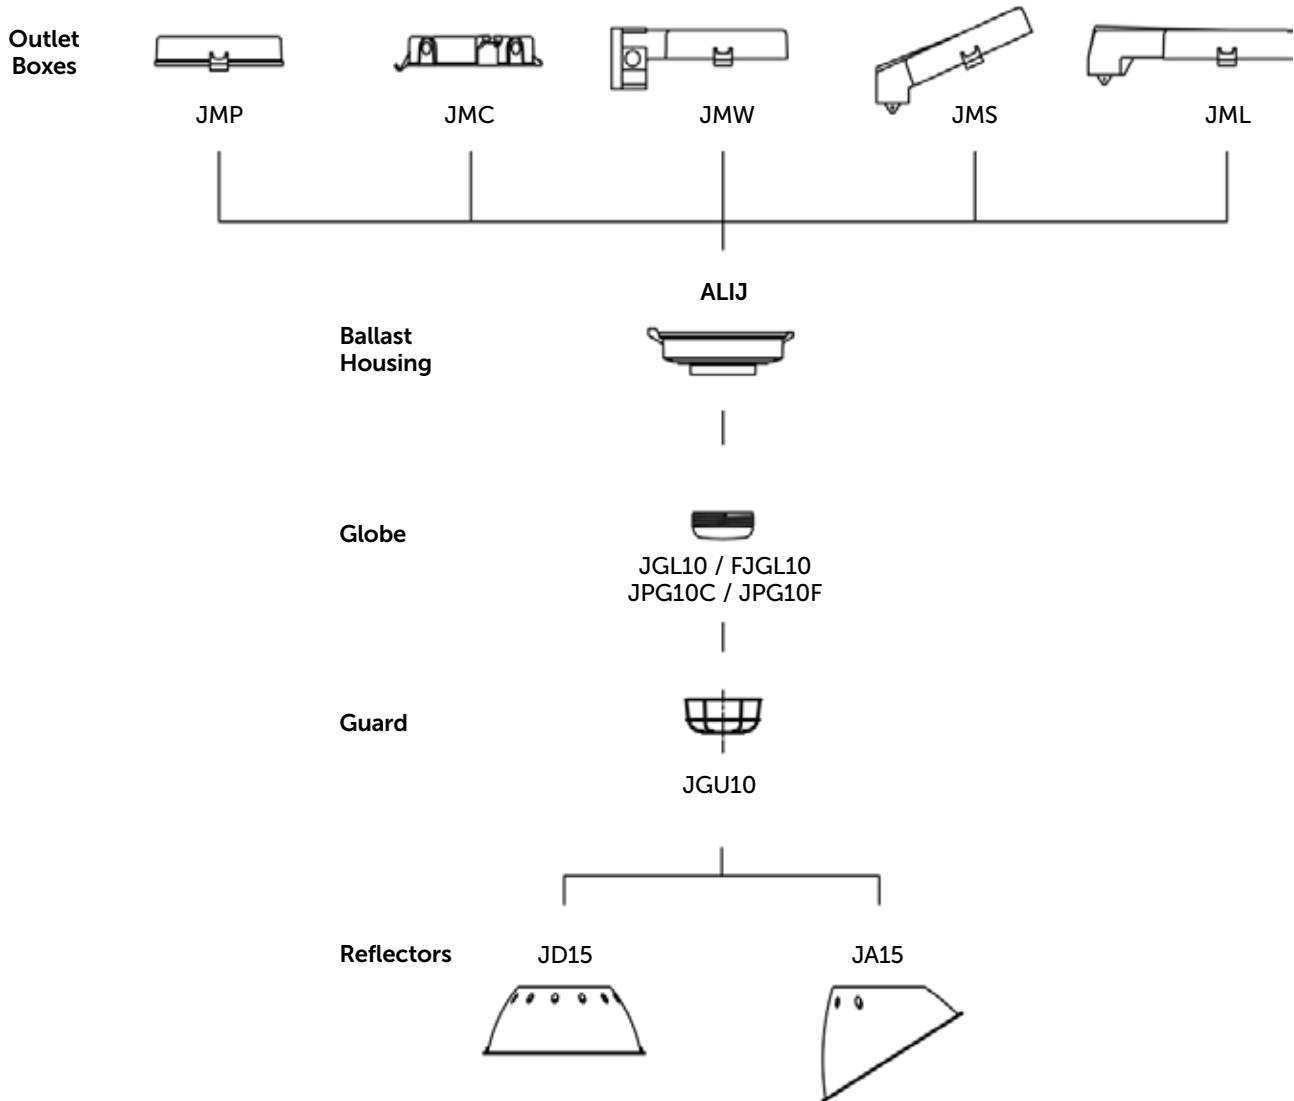

ALIJ LED

LED area lighting for harsh locations

Configurations