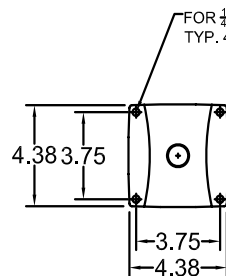

Wall mount with threaded glass globe and guard.