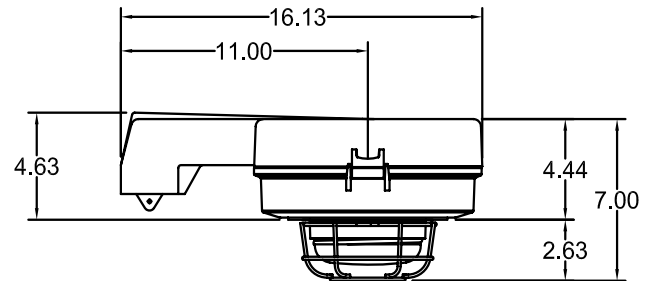

90° Stanchion mount with threaded glass globe and guard.