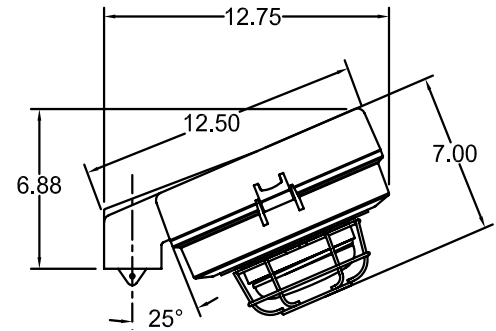

25° Stanchion mount with threaded glass and globe and guard.