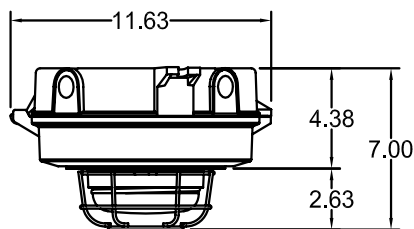

Ceiling mount with threaded glass globe and guard.

Ceiling mount with threaded glass globe and guard.