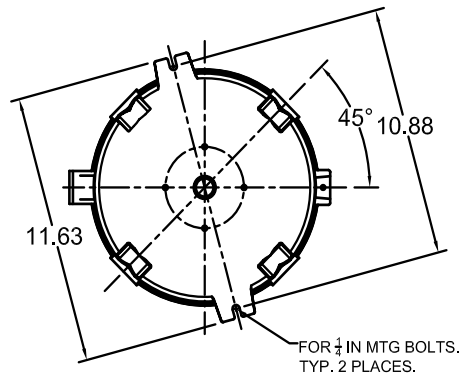

ALIJ LED

LED area lighting for hazardous locations

Fixture Dimensions (inches)

Pendant mount with threaded glass globe and guard.

Wall mount with threaded glass globe and guard.