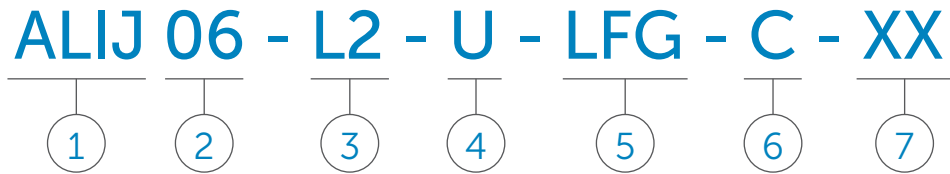

ALIJ LED

LED area lighting for harsh locations

Catalog Number Logic

1
BASIC LUMINAIRE
Enclosed & Gasketed
Wet Locations
UL1598A Marine Outside Type
UL 8750 LED Safety
NEMA 4X
IP66
CUL
ABS Type Approved

2
LAMP CURRENT/LAMP WATTAGE
03 = 30 Watts
06 = 50 Watts

3
LAMP TYPE
L2 = LED

4
DRIVER VOLTAGE
U = 120-277V 50/60 HZ
N = 347/480V 60 HZ

5
GLOBE & GUARD
LC = Low Profile Clear Globe
LCG = Low Profile Clear Globe & Guard
LPC = Low Profile Clear Polycarbonate
LPCG = Low Profile Clear Polycarbonate & Guard
LF = Low Profile Frosted Globe
LFG = Low Profile Frosted Globe & Guard
LPF = Low Profile Frosted Polycarbonate Globe
LPFG = Low Profile Frosted Polycarbonate Globe & Guard

6
MOUNTING STYLE
P = 3/4" Pendant Mount
P1 = 1" Pendant Mount
C = 3/4" Ceiling Mount
C1 = 1" Ceiling Mount
W = 3/4" Wall Mount
W1 = 1" Wall Mount
S = 1-1/4" 25° Stanchion Mount
S1 = 1-1/2" 25° Stanchion Mount
L = 1-1/4" 90° Stanchion Mount
L1 = 1-1/2" 90° Stanchion Mount

7
OPTIONS¹
SS = Stainless Steel Inserts
FB1 = Single Fuse Block^{2,3}
FB2 = Double Fuse Block^{2,3}
SP = Surge Protector

¹ Consult factory for pricing.

² Not available with universal driver unless incoming voltage is specified. When installed, one fuse block is provided for 120 & 277V and two fuse blocks are provided for 208, 220, 240, 347 and 480V. Fuse not provided.

³ FB option not available for marine listed fixtures.

Catalog logic is for explaining catalog number structure only. Not all combinations are possible; consult factory for catalog numbers not listed in charts.

Certification Guide

Model	Mount	Wattage	Operating Voltage	Total Lumens	Lumens per Watt	CRI	CCT	Ambient Temperature	Supply Wire Suitable Temperature, °C
ALIJ03L2LC	P, C, W, S, L	30W	120V - 277V 50/60 Hz, 347V/480V 60Hz	3059	109	74	4766	-20°C < Tamb < 50°C	90°C
ALIJ03L2LF	P, C, W, S, L	30W		2752	97	73	4778	-20°C < Tamb < 50°C	
ALIJ06L2LC	P, C, W, S, L	50W		4806	100	74	4785	-20°C < Tamb < 55°C	
ALIJ06L2LF	P, C, W, S, L	50W		4136	86	74	4734	-20°C < Tamb < 55°C	
ALIJ06L2LPC	P, C, W, S, L	50W		4671	97	74	4804	-20°C < Tamb < 55°C	
ALIJ06L2LPF	P, C, W, S, L	50W		3123	65	77	4571	-20°C < Tamb < 55°C