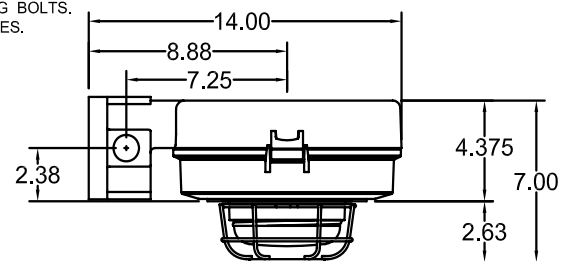

Wall mount with threaded glass globe and guard.