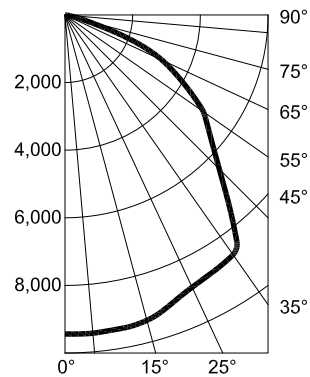

ALIJ Hi-Lumen LED

LED area lighting for industrial locations

Accessories

Outlet Boxes	Catalog No.	Conduit Hub Size (in.)	Shipping Weight (lbs.)
Rigid Pendant 	JMP	3/4	3.0
	JMP1	1	3.0
Ceiling Mount 	JMC	3/4	3.5
	JMC1	1	3.5
Wall Mount 	JMW	3/4	6.0
	JMW1	1	6.0
25° Stanchion Mount 	JMS	1-1/4	5.0
	JMS1	1-1/2	5.0
90° Stanchion Mount 	JML	1-1/4	6.0
	JML1	1-1/2	6.0

Globes & Guards	Catalog No.	Description	Shipping Weight (lbs.)
Guard 	86324	Stainless Steel Wire Guard	1.0
Clear Glass Globe 	36242	Clear Glass Globe	9.0

Photometric Data

ALIJ16L3UG

ALIJ21L3UG

ALIJ24L3UG