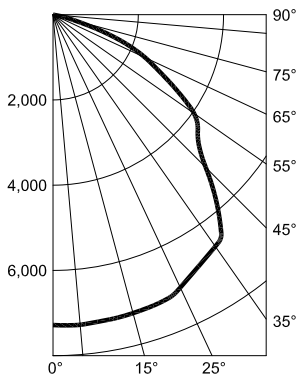

ALIJ Hi-Lumen LED

LED area lighting for industrial locations

Accessories

Outlet Boxes	Catalog No.	Conduit Hub Size (in.)	Shipping Weight (lbs.)
Rigid Pendant 	JMP	3/4	3.0
	JMP1	1	3.0
Ceiling Mount 	JMC	3/4	3.5
	JMC1	1	3.5
Wall Mount 	JMW	3/4	6.0
	JMW1	1	6.0
25° Stanchion Mount 	JMS	1-1/4	5.0
	JMS1	1-1/2	5.0
90° Stanchion Mount 	JML	1-1/4	6.0
	JML1	1-1/2	6.0

Globes & Guards	Catalog No.	Description	Shipping Weight (lbs.)
Guard 	86324	Stainless Steel Wire Guard	1.0
Clear Glass Globe 	36242	Clear Glass Globe	9.0

Photometric Data

ALIJ16L3UG

ALIJ21L3UG

ALIJ24L3UG